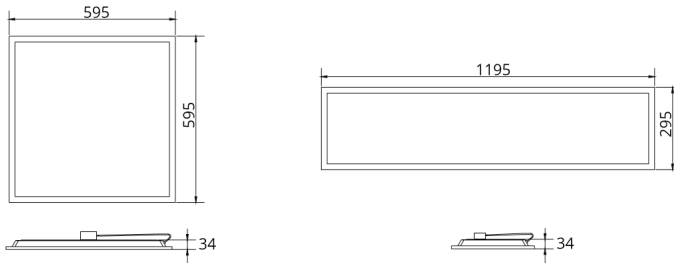

DIMENSIONS

PHOTOMETRIC SPECIFICATIONS

LED PANEL EASY 38W 600 4000K INCL. DRIVER